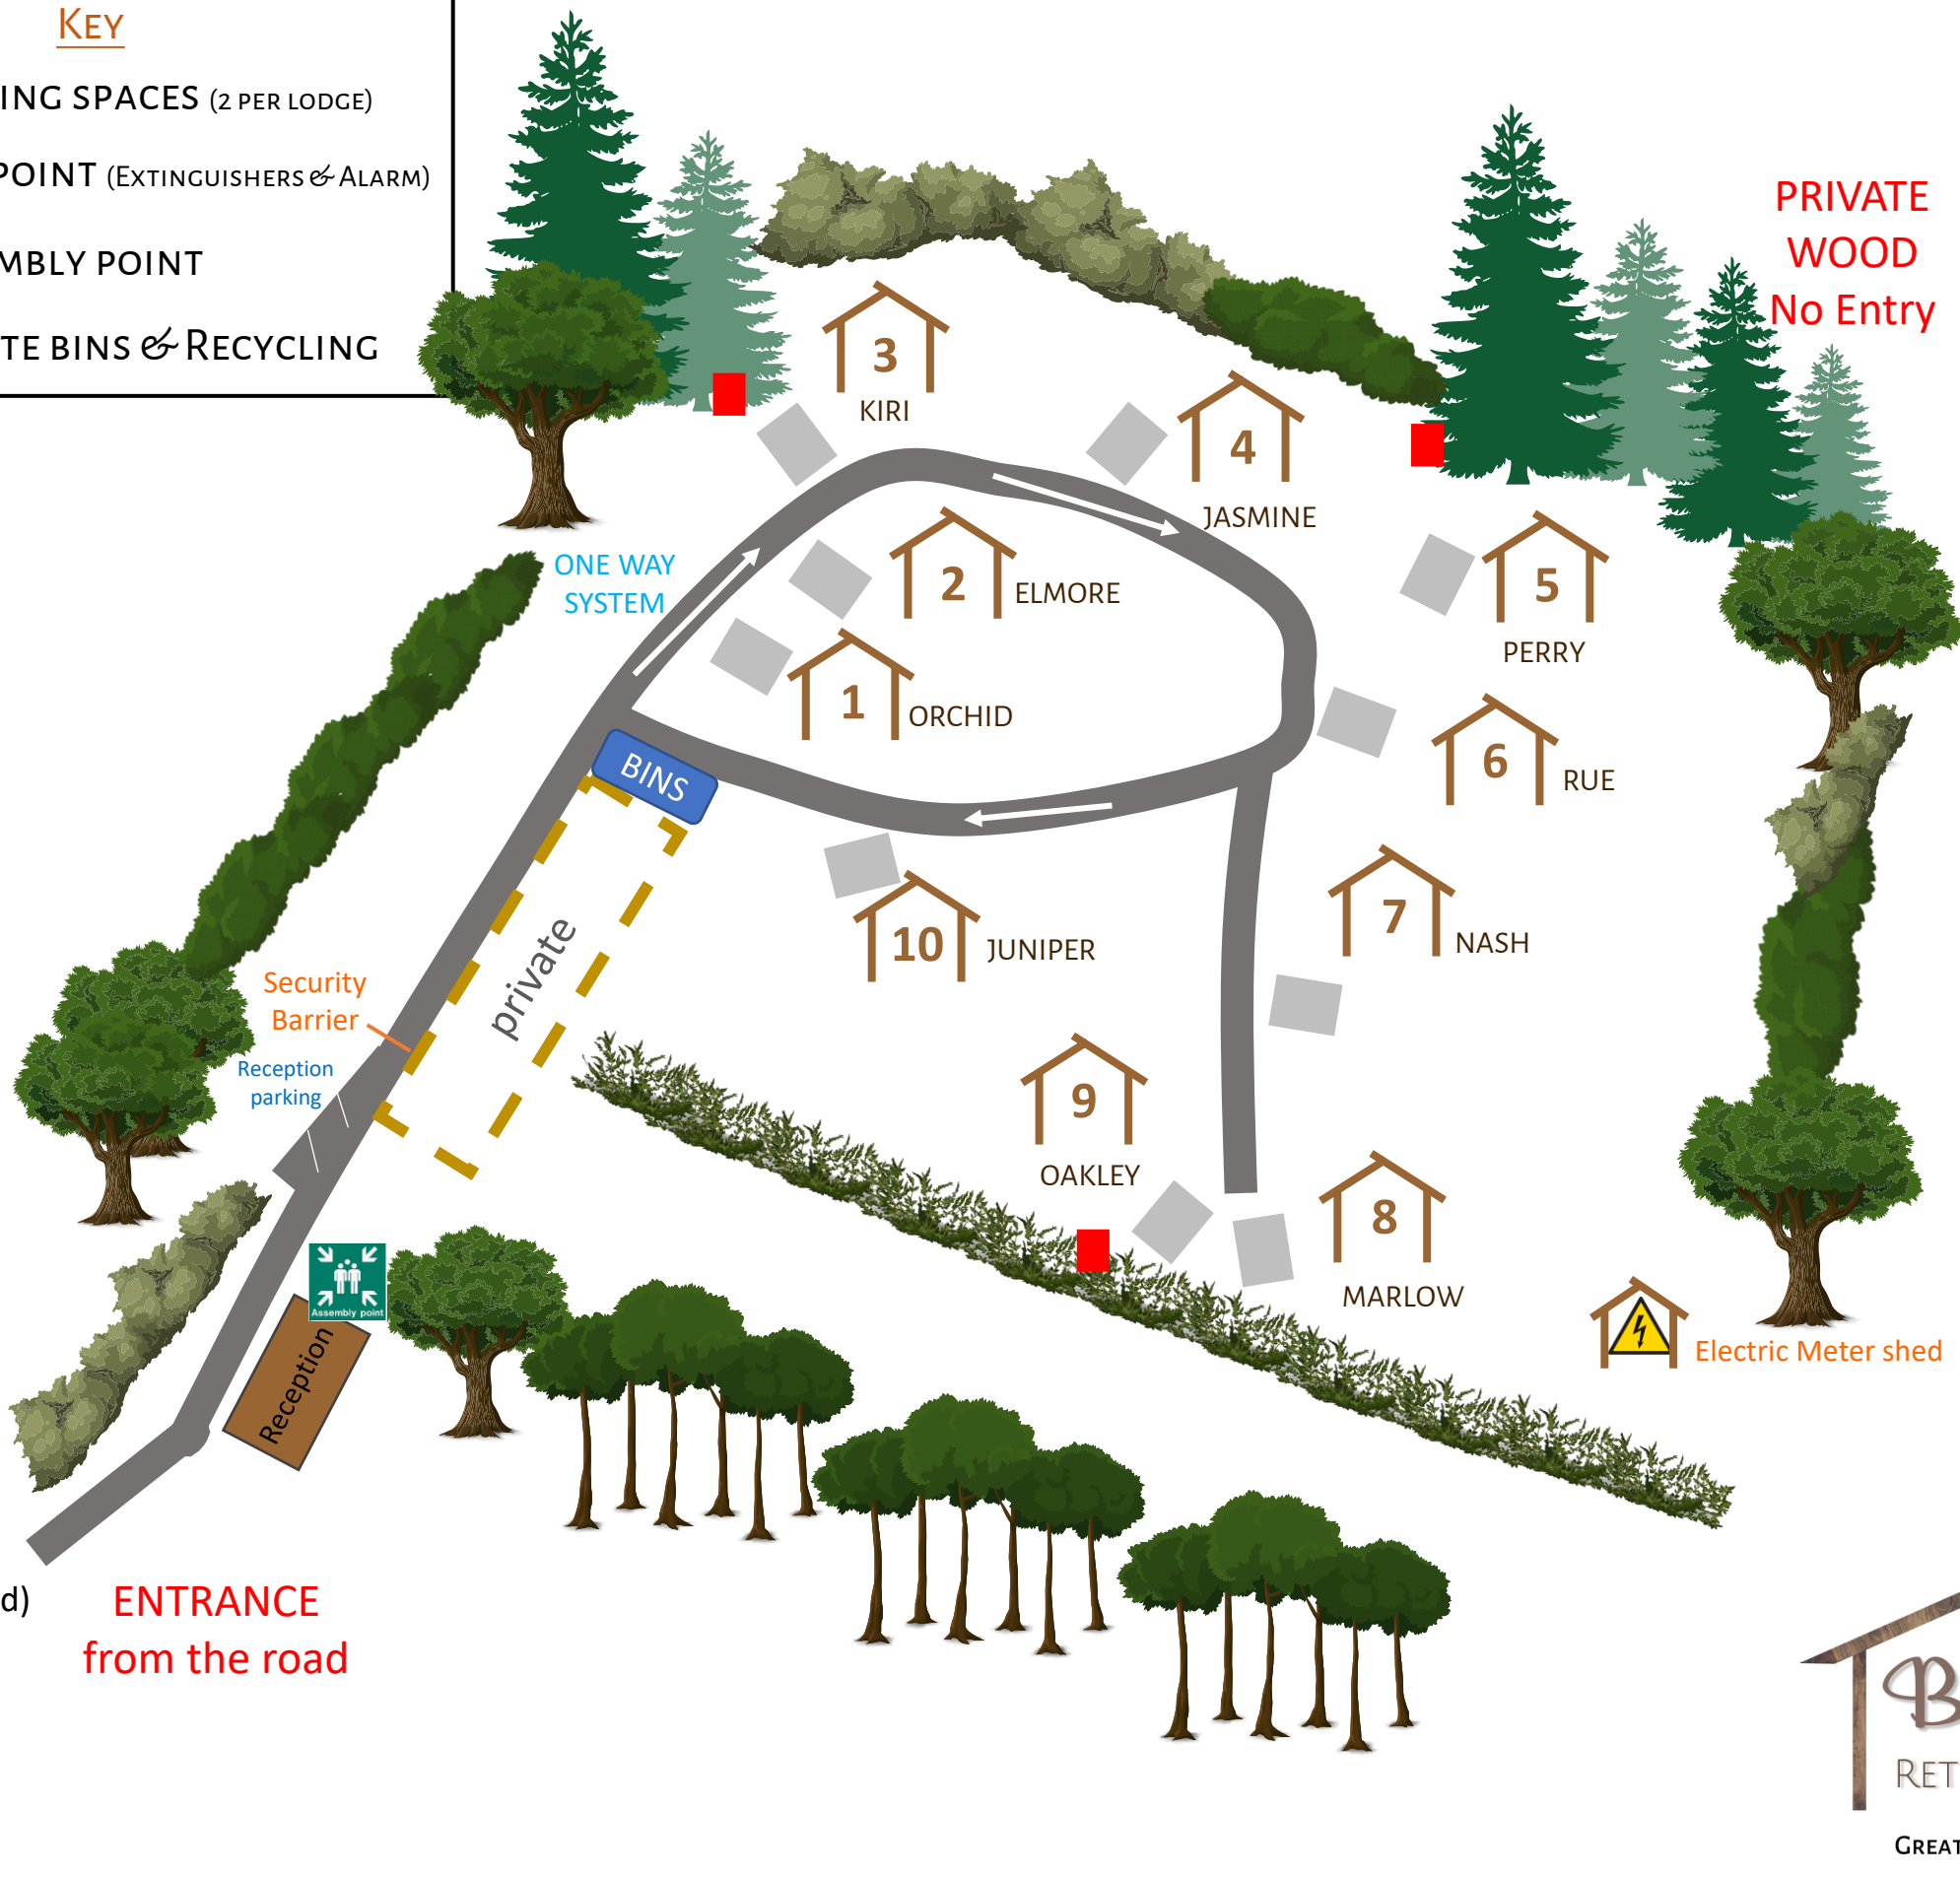

SITE MAP

KEY

-  PARKING SPACES (2 PER LODGE)
-  FIRE POINT (EXTINGUISHERS & ALARM)
-  ASSEMBLY POINT
-  WASTE BINS & RECYCLING

BINS

ASSEMBLY POINT

WASTE BINS & RECYCLING

BINS

PRIVATE WOOD No Entry

Views of the Ribble Valley & Pendle Hill

Clitheroe
B6243 (Clitheroe Road)
Whalley

ENTRANCE from the road